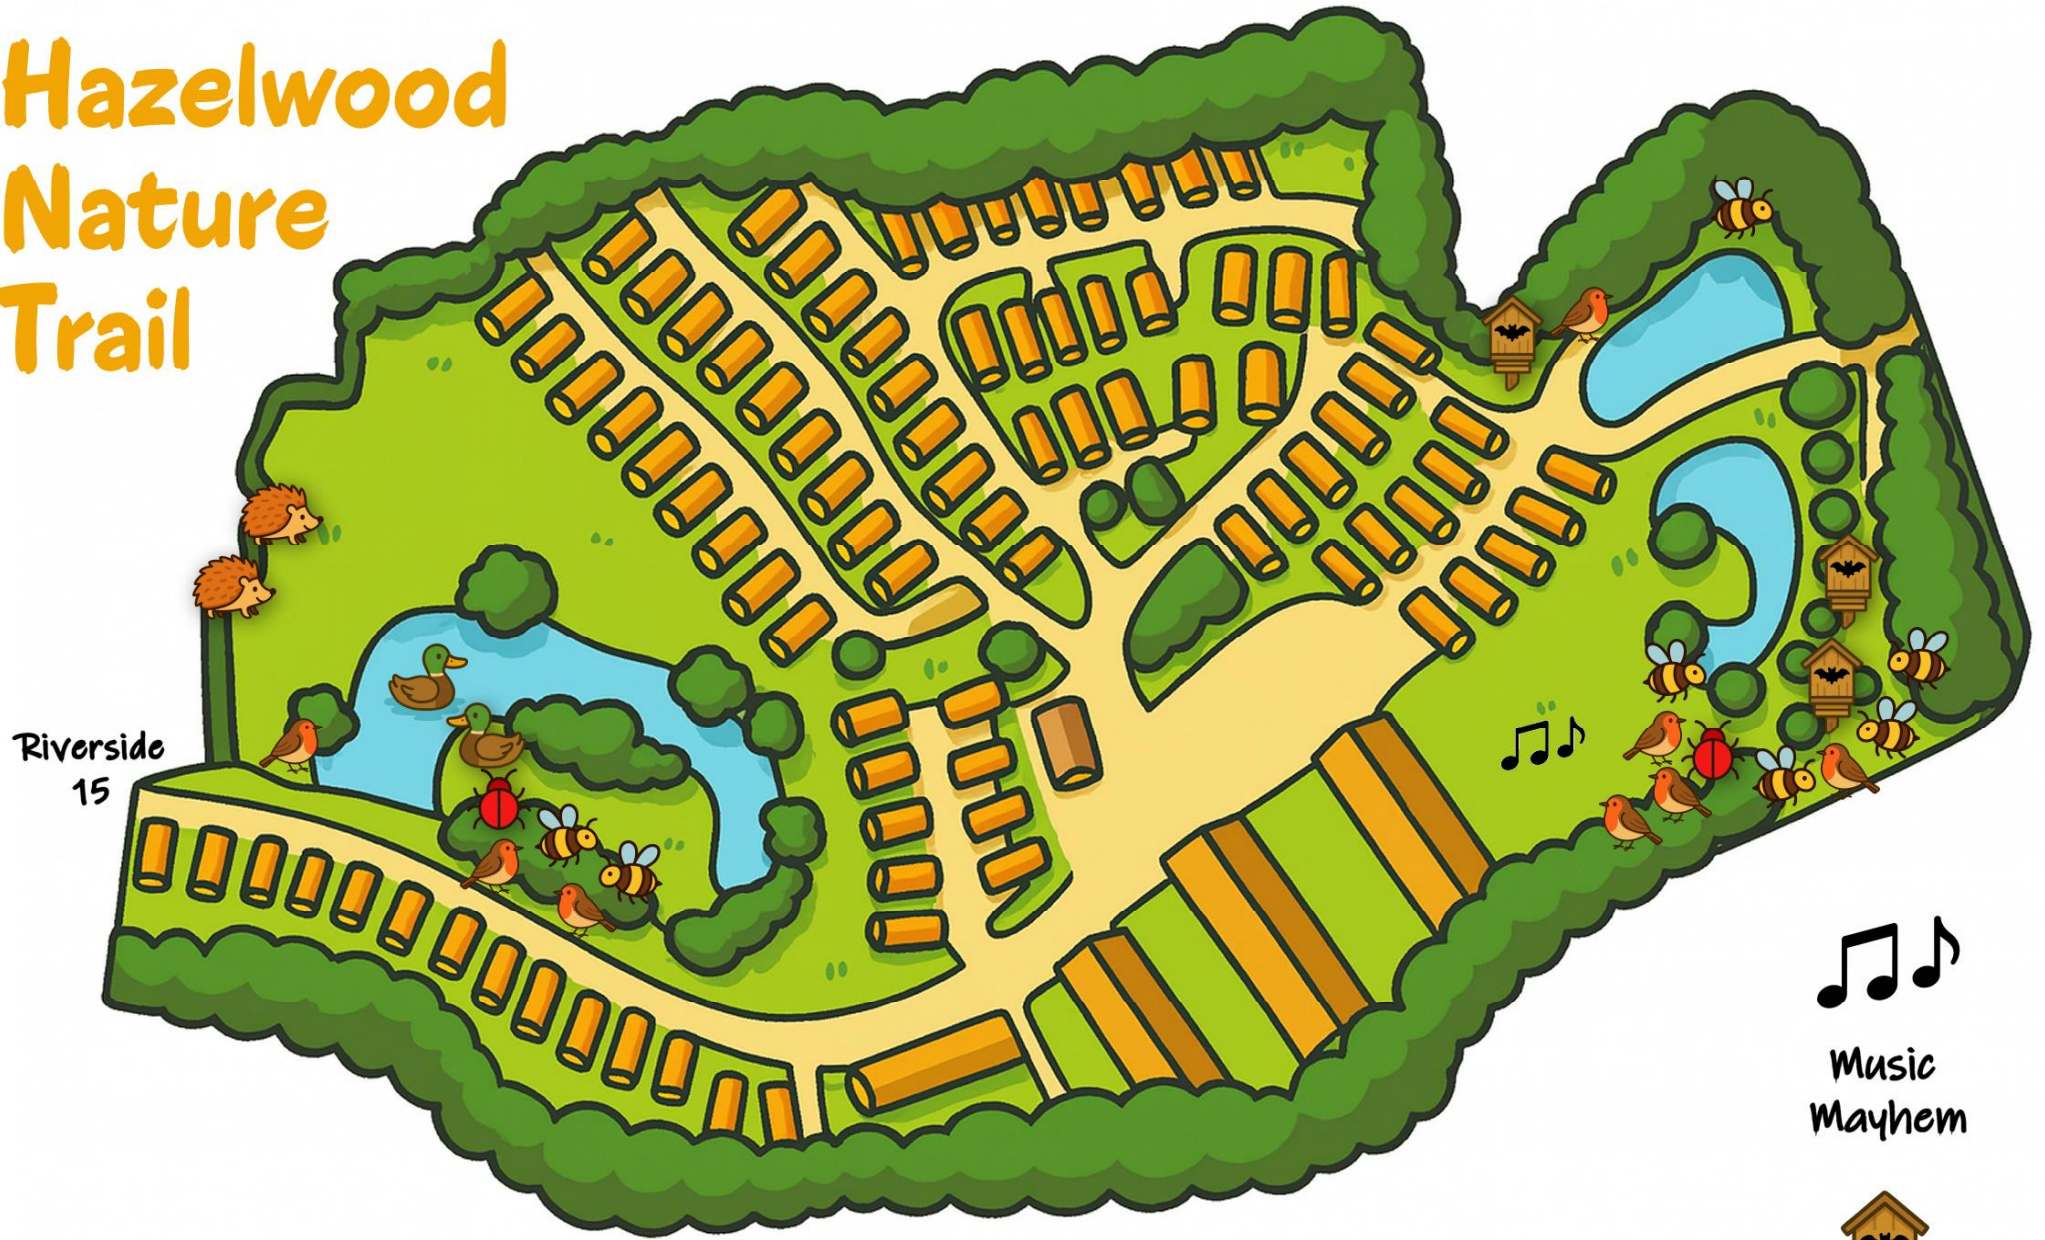

Hazelwood Nature Trail

Riverside
15

Music
Mayhem

Hedgehog Halls

Creepy Crawly Castles

Bird Feeders

Twilight
Towers

The Paddle Inn

Duckingham Palace

Bug Hotels